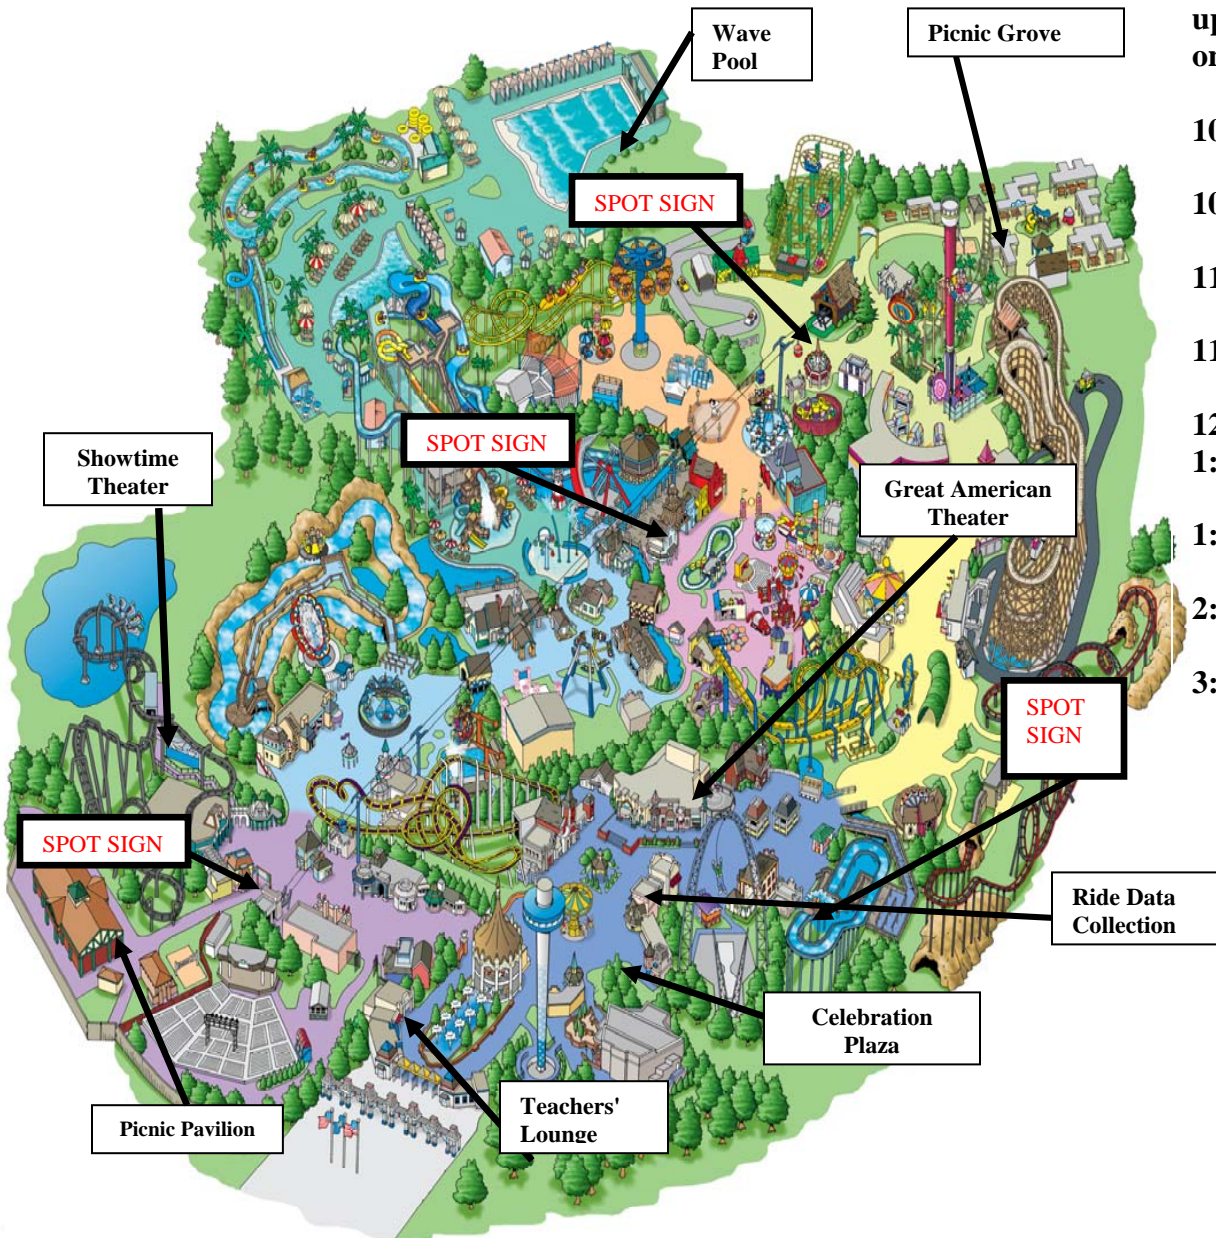

Physics, Science, and Math Days

Fridays, May 7, 14 & 21, 2010

Schedule for 2010

Please note times of activities/contests are tentative. The updated schedule will be available at the information booth on the day of the event.

- | | |
|------------------------|---|
| 10:00 a.m. -2:00 p.m. | Exhibits/Interactive booths in Celebration Plaza |
| 10:00a.m.-10:30 a.m. | Trebuchet Contest in Picnic Pavilion |
| 11:30 a.m.-1:00 p.m. | Roller Coaster Building Contest In Showtime Theater |
| 11:00 p.m.-12:00 p.m. | Cardboard Boat Race - Wave Pool |
| 12:00 p.m. - 2:00 p.m. | Picnic Lunch in Picnic Pavilion |
| 1:00 p.m. – 2:30 p.m. | Inertia Relay Race in Picnic Grove |
| 1:00 p.m. – 3:00 p.m. | Mars Landers Contest in Celebration Plaza |
| 2:00 p.m. – 4:00 p.m. | Robotics Display in Celebration Plaza |
| 3:00p.m. – 4:00 p.m. | Balloon Powered Vehicle Contest in Picnic Pavilion |

Park Hours 9:00AM-5:00PM