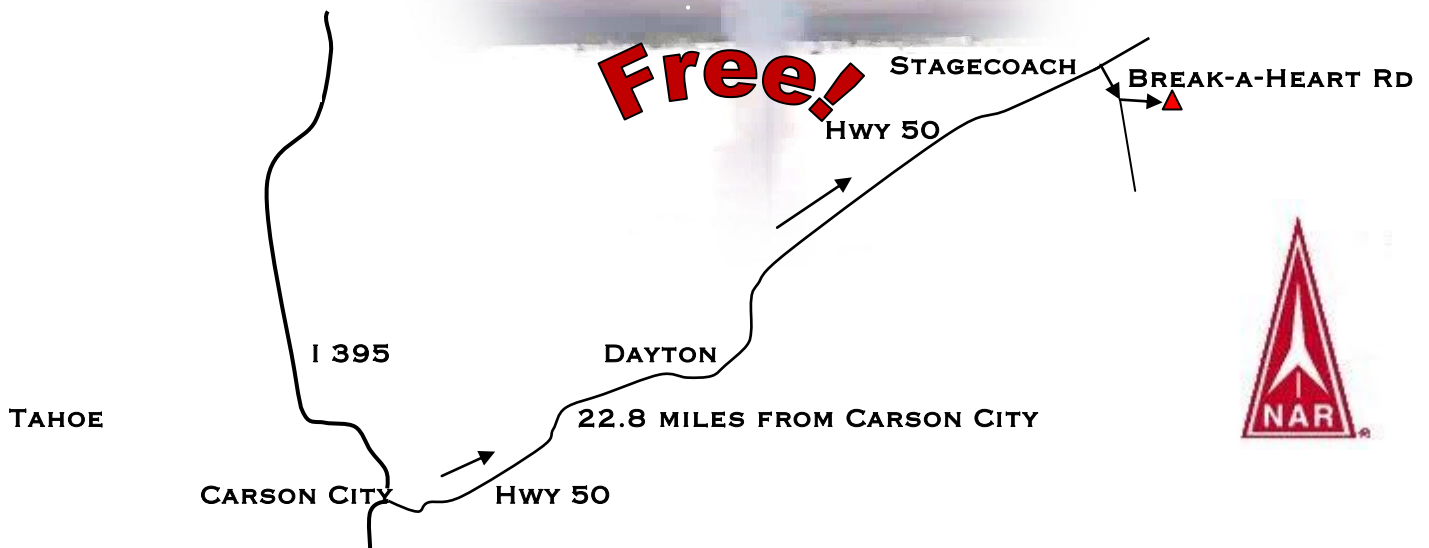

ROCKONN NAR SEC 735

PRESENTS

Silver Springs Rocket Festival

HIGH POWER AND MODEL ROCKET LAUNCH
7.5K ALTITUDE CEILING!

SATURDAY, NOVEMBER 3, 2012

Model rocketeers, bring your own model rockets – no advance notice needed. High Power rocketeers, please bring your NAR or Tripoli card and Center of Pressure Measurement Max Engine Size; “K” GPS coordinates: 39.338679° 119.386725°

*Setup begins 9:00 a.m.
Launches 10:00 a.m.
to 4:00 p.m.
Turn right at Break-A-Heart (dirt) Rd. Go about 0.7 miles to a gate on left side. Follow the road around the playa to find us.*

MULE FLAT DRY LAKE – SILVER SPRINGS, NV